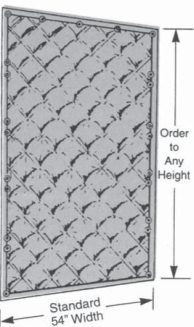

STRATIQUILT[®] FIBERGLASS BLANKETS

Manufactured in a standard 54" width. All QFM panels have bound hems, double brass grommets 18" O.C. along curtain edges for fastening adjacent panels with curtain ties and grommets 12" O.C. along top.

Custom panels less than 54" wide are priced at full 54" width price.

SQ-122 – Single faced material in nominal 1" thickness for wall blankets.

Product Code	Size	Weight	Price per Unit
SQ122-6	54" x 6'	6 lbs.	Call for Quote
SQ122-8	54" x 8'	8 lbs.	
SQ122-10	54" x 10'	10 lbs.	
SQ122	Custom sizes to order	-	

SQ-124 – Double faced material in nominal 2" thickness.

(SQ-124 is SQ-122 bound back-to-back)

Product Code	Size	Weight	Price per Unit
SQ124-6	54" x 6'	12 lbs.	Call for Quote
SQ124-8	54" x 8'	16 lbs.	
SQ124-1	54" x 10'	20 lbs.	
0 SQ124	Custom sizes to order	-	

SQ-125 – Double faced material in nominal 2" thickness, with 1 lb./sq.ft. barrier septum.

(Same as SQ-124, plus 1/8" barrier septum)

Product Code	Size	Weight	Price per Unit
SQ125-6	54" x 6'	36 lbs.	Call for Quote
SQ125-8	54" x 8'	48 lbs.	
SQ125-1	54" x 10'	60 lbs.	
0 SQ125	Custom sizes to order	-	