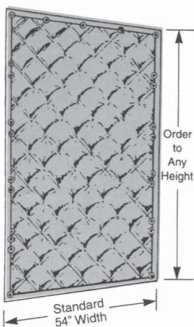

STRATIQUILT[®] FIBERGLASS BLANKETS

Manufactured in a standard 54" width. All QFM panels have bound hems, double brass grommets 18" O.C. along curtain edges for fastening adjacent panels with curtain ties and grommets 12" O.C. along top.

Custom panels less than 54" wide are priced at full 54" width price.

SQ-122 – Single faced material in nominal 1" thickness for wall blankets.

Product Code	Size	Weight	Price per Unit
SQ122-6	54" x 6'	6 lbs.	Call for Quote
SQ122-8	54" x 8'	8 lbs.	
SQ122-10	54" x 10'	10 lbs.	
SQ122	Custom sizes to order	-	

SQ-124 – Double faced material in nominal 2" thickness.

(SQ-124 is SQ-122 bound back-to-back)

Product Code	Size	Weight	Price per Unit
SQ124-6	54" x 6'	12 lbs.	Call for Quote
SQ124-8	54" x 8'	16 lbs.	
SQ124-1	54" x 10'	20 lbs.	
0 SQ124	Custom sizes to order	-	

SQ-125 – Double faced material in nominal 2" thickness, with 1 lb./sq.ft. barrier septum.

(Same as SQ-124, plus 1/8" barrier septum)

Product Code	Size	Weight	Price per Unit
SQ125-6	54" x 6'	36 lbs.	Call for Quote
SQ125-8	54" x 8'	48 lbs.	
SQ125-1	54" x 10'	60 lbs.	
0 SQ125	Custom sizes to order	-	