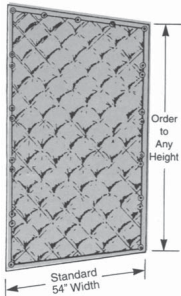

STRATIQUILT[®] FIBERGLASS BLANKETS

Manufactured in a standard 54" width. All QFM panels have bound hems, double brass grommets 18" O.C. along curtain edges for fastening adjacent panels with curtain ties and grommets 12" O.C. along top.

Custom panels less than 54" wide are priced at full 54" width price.

SQ-122 – Single faced material in nominal 1" thickness for wall blankets.

Product Code	Size	Weight	Price per Unit
SQ122-6	54" x 6'	6 lbs.	Call for Quote
SQ122-8	54" x 8'	8 lbs.	
SQ122-10	54" x 10'	10 lbs.	
SQ122	Custom sizes to order	-	

SQ-124 – Double faced material in nominal 2" thickness.

(SQ-124 is SQ-122 bound back-to-back)

Product Code	Size	Weight	Price per Unit
SQ124-6	54" x 6'	12 lbs.	Call for Quote
SQ124-8	54" x 8'	16 lbs.	
SQ124-1	54" x 10'	20 lbs.	
0 SQ124	Custom sizes to order	-	

SQ-125 – Double faced material in nominal 2" thickness, with 1 lb./sq.ft. barrier septum.

(Same as SQ-124, plus 1/8" barrier septum)

Product Code	Size	Weight	Price per Unit
SQ125-6	54" x 6'	36 lbs.	Call for Quote
SQ125-8	54" x 8'	48 lbs.	
SQ125-1	54" x 10'	60 lbs.	
0 SQ125	Custom sizes to order	-	